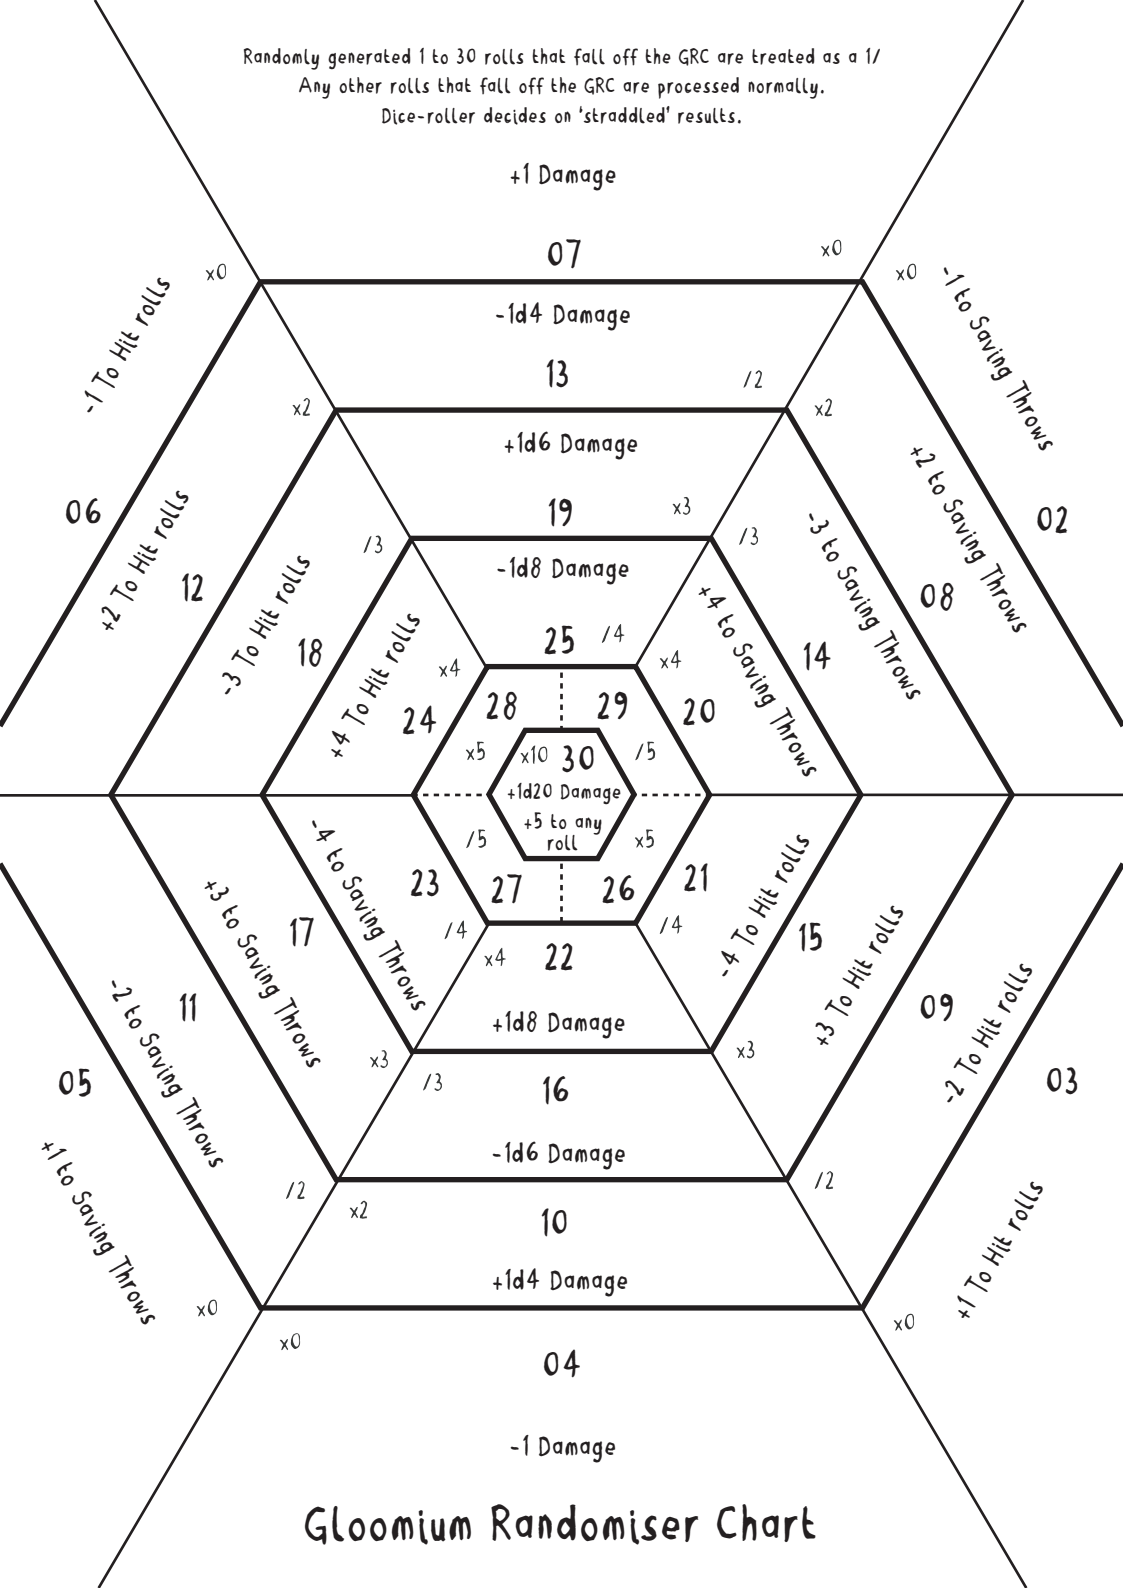

Randomly generated 1 to 30 rolls that fall off the GRC are treated as a 1/
 Any other rolls that fall off the GRC are processed normally.
 Dice-roller decides on 'straddled' results.

Gloomium Randomiser Chart